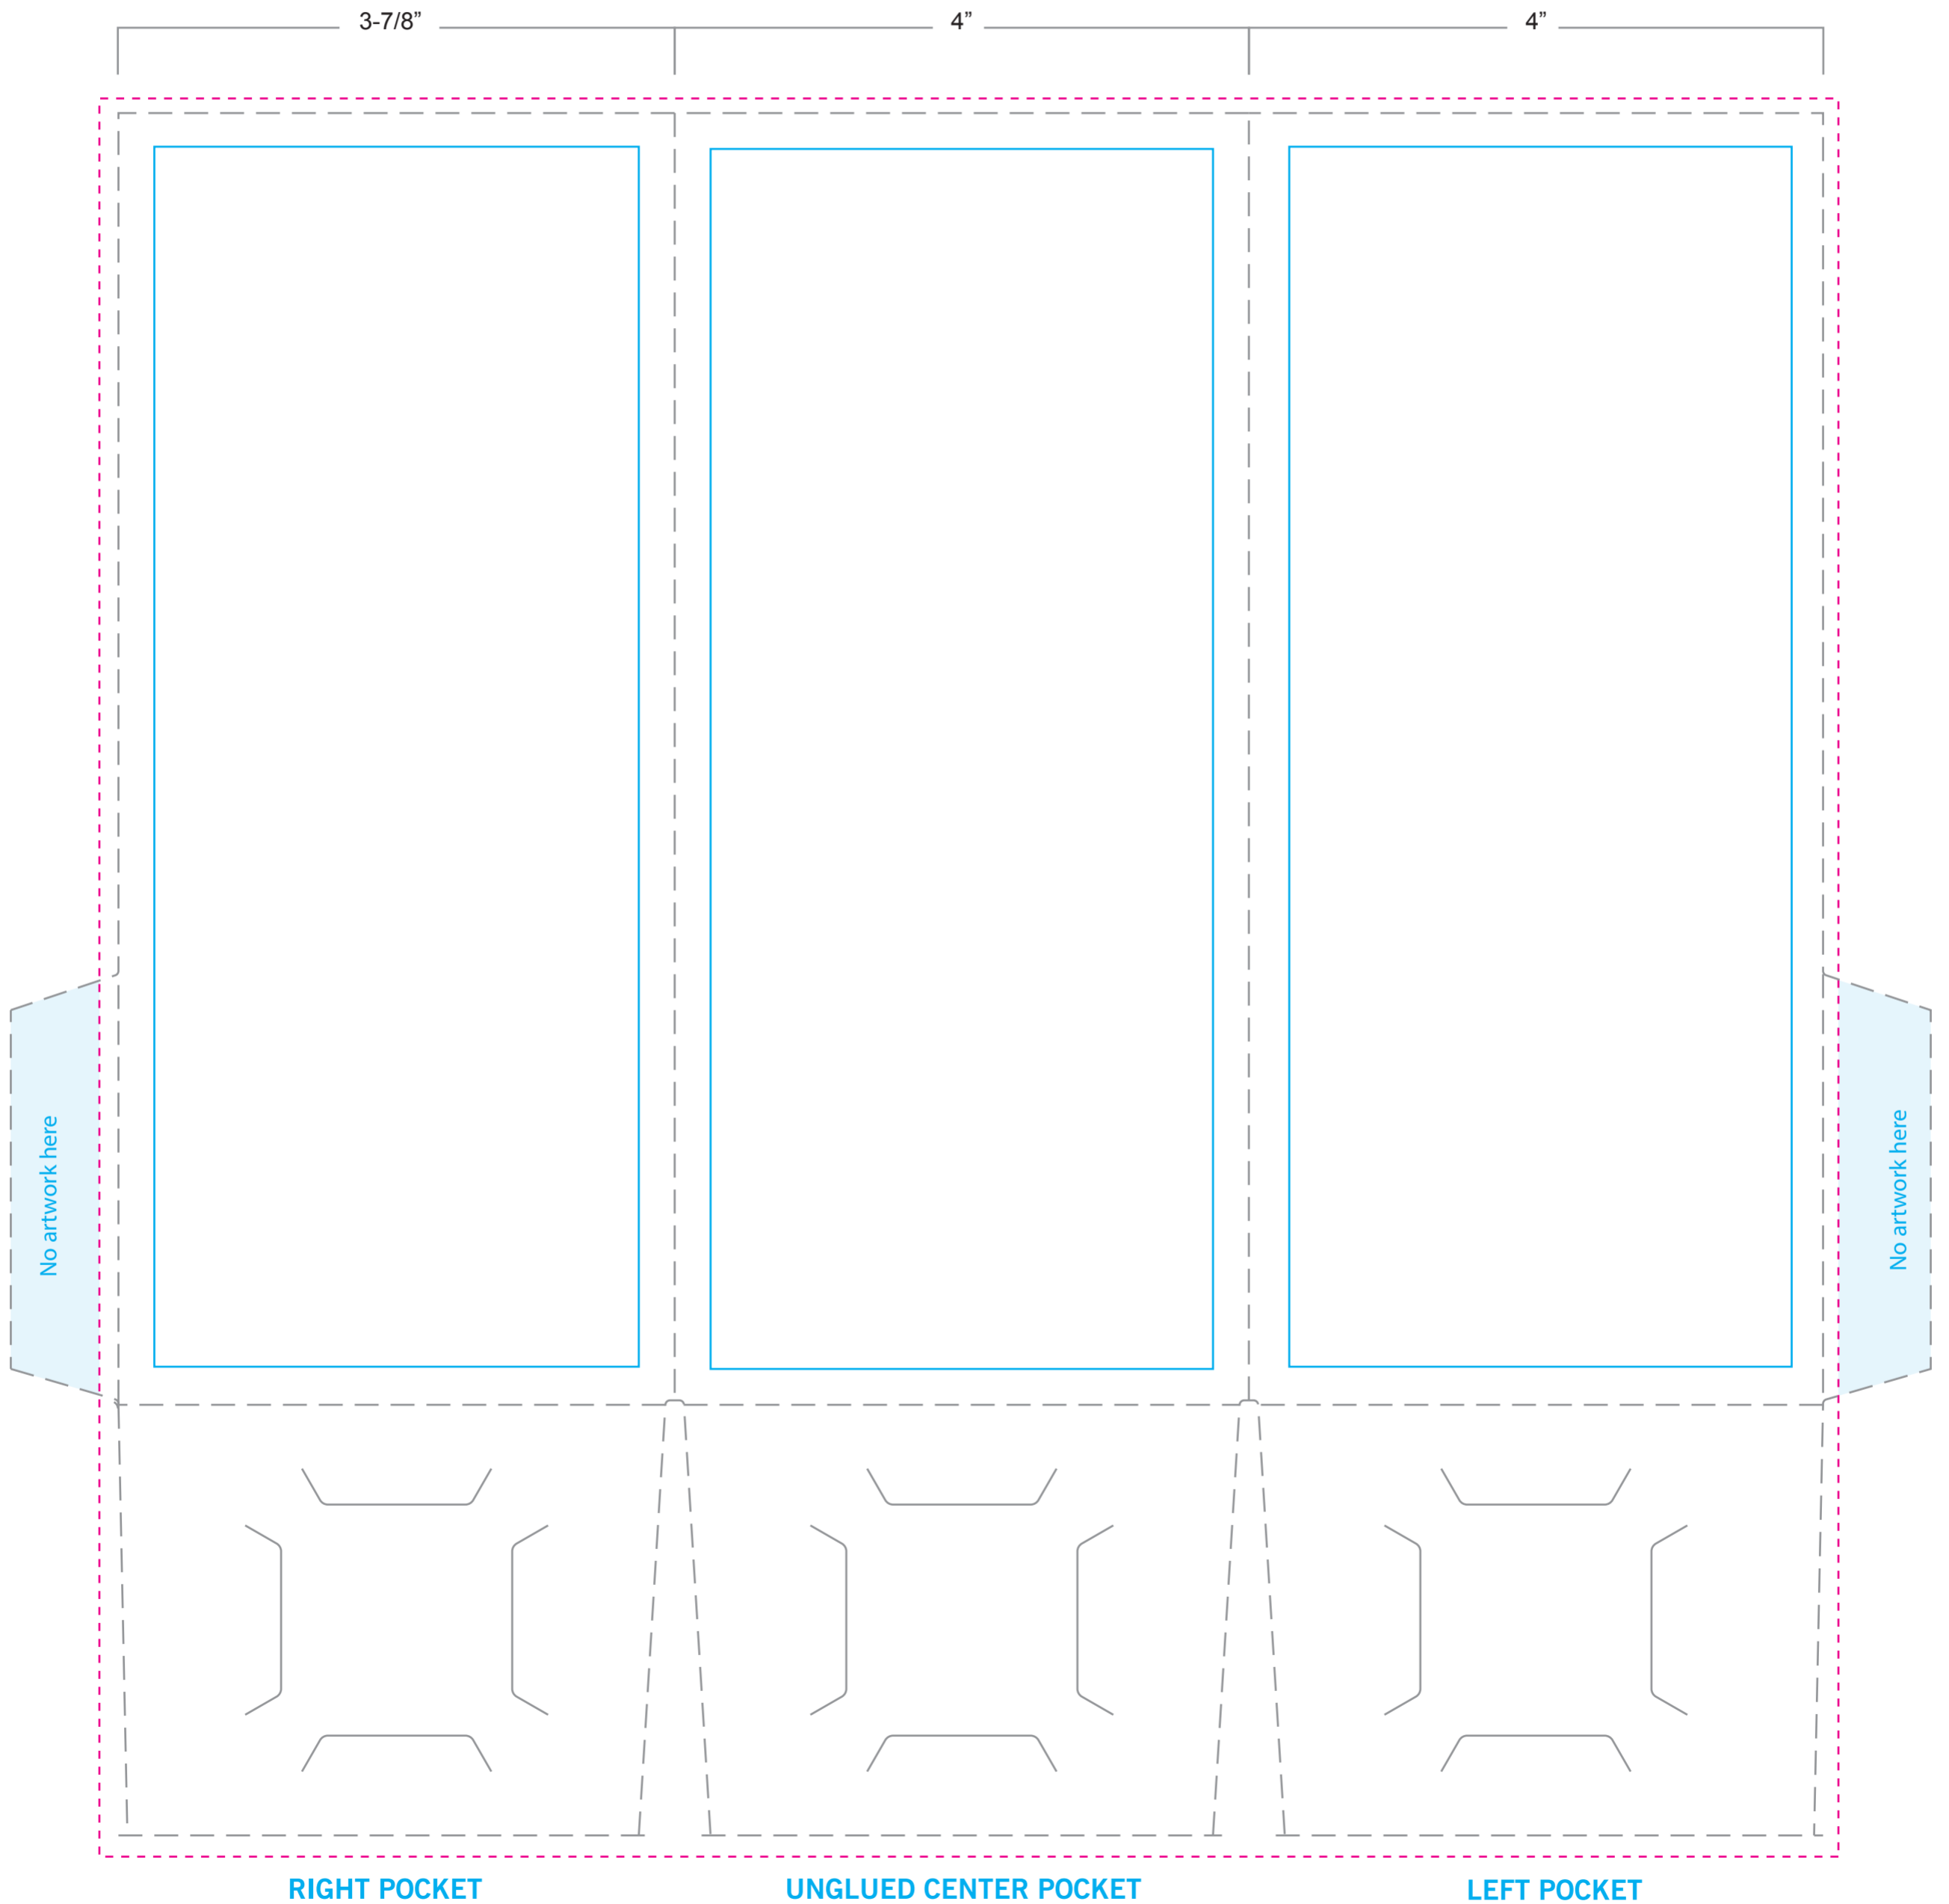

# 4" x 9" Three Pocket Folder Template

Closed Dimension: 4" x 9" (3" pockets)

-  Bleed line - 0.125" from Edge
-  Edge of folder
-  Text and Critical Elements Margin - 0.25" from Edge

RIGHT POCKET

UNGLUED CENTER POCKET

LEFT POCKET