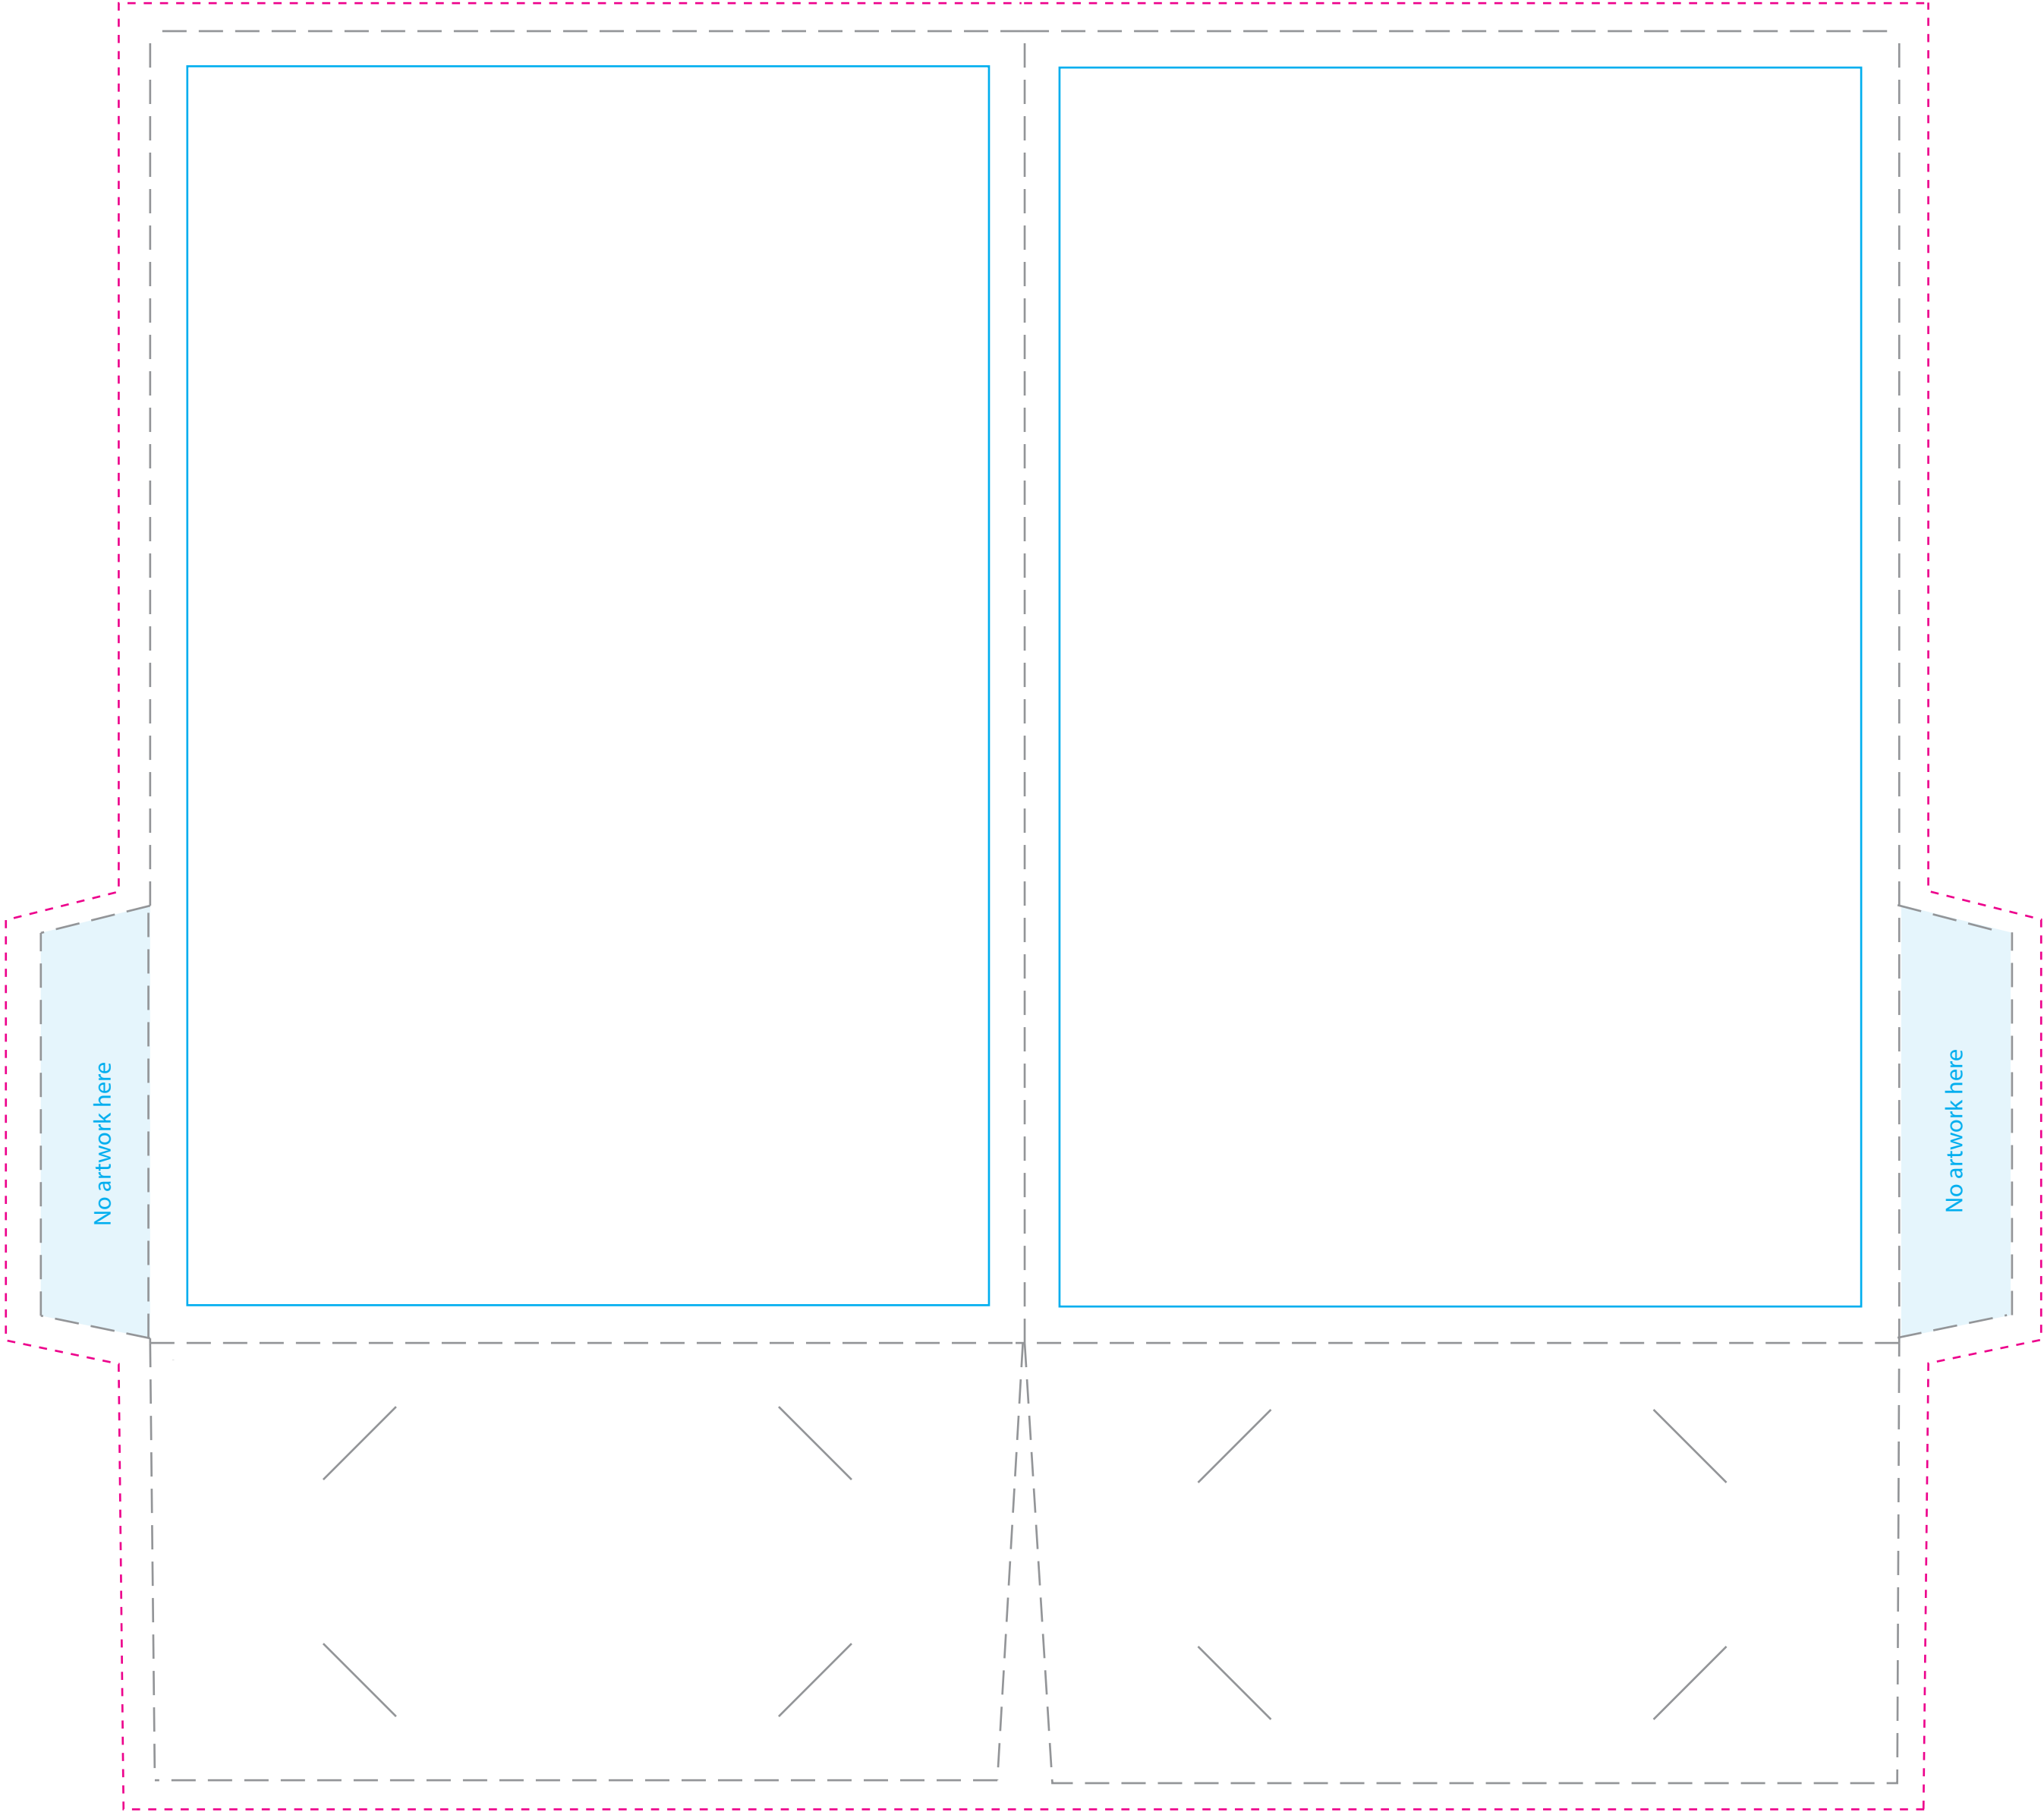

6" x 9" Right Pocket Folder Template

Closed Dimension: 6" x 9" (3" pockets)

- - - - - Bleed line - 0.125" from Edge
- - - - - Edge of folder
- _____ Text and Critical Elements Margin - 0.25" from Edge

Right Pocket

Left Pocket