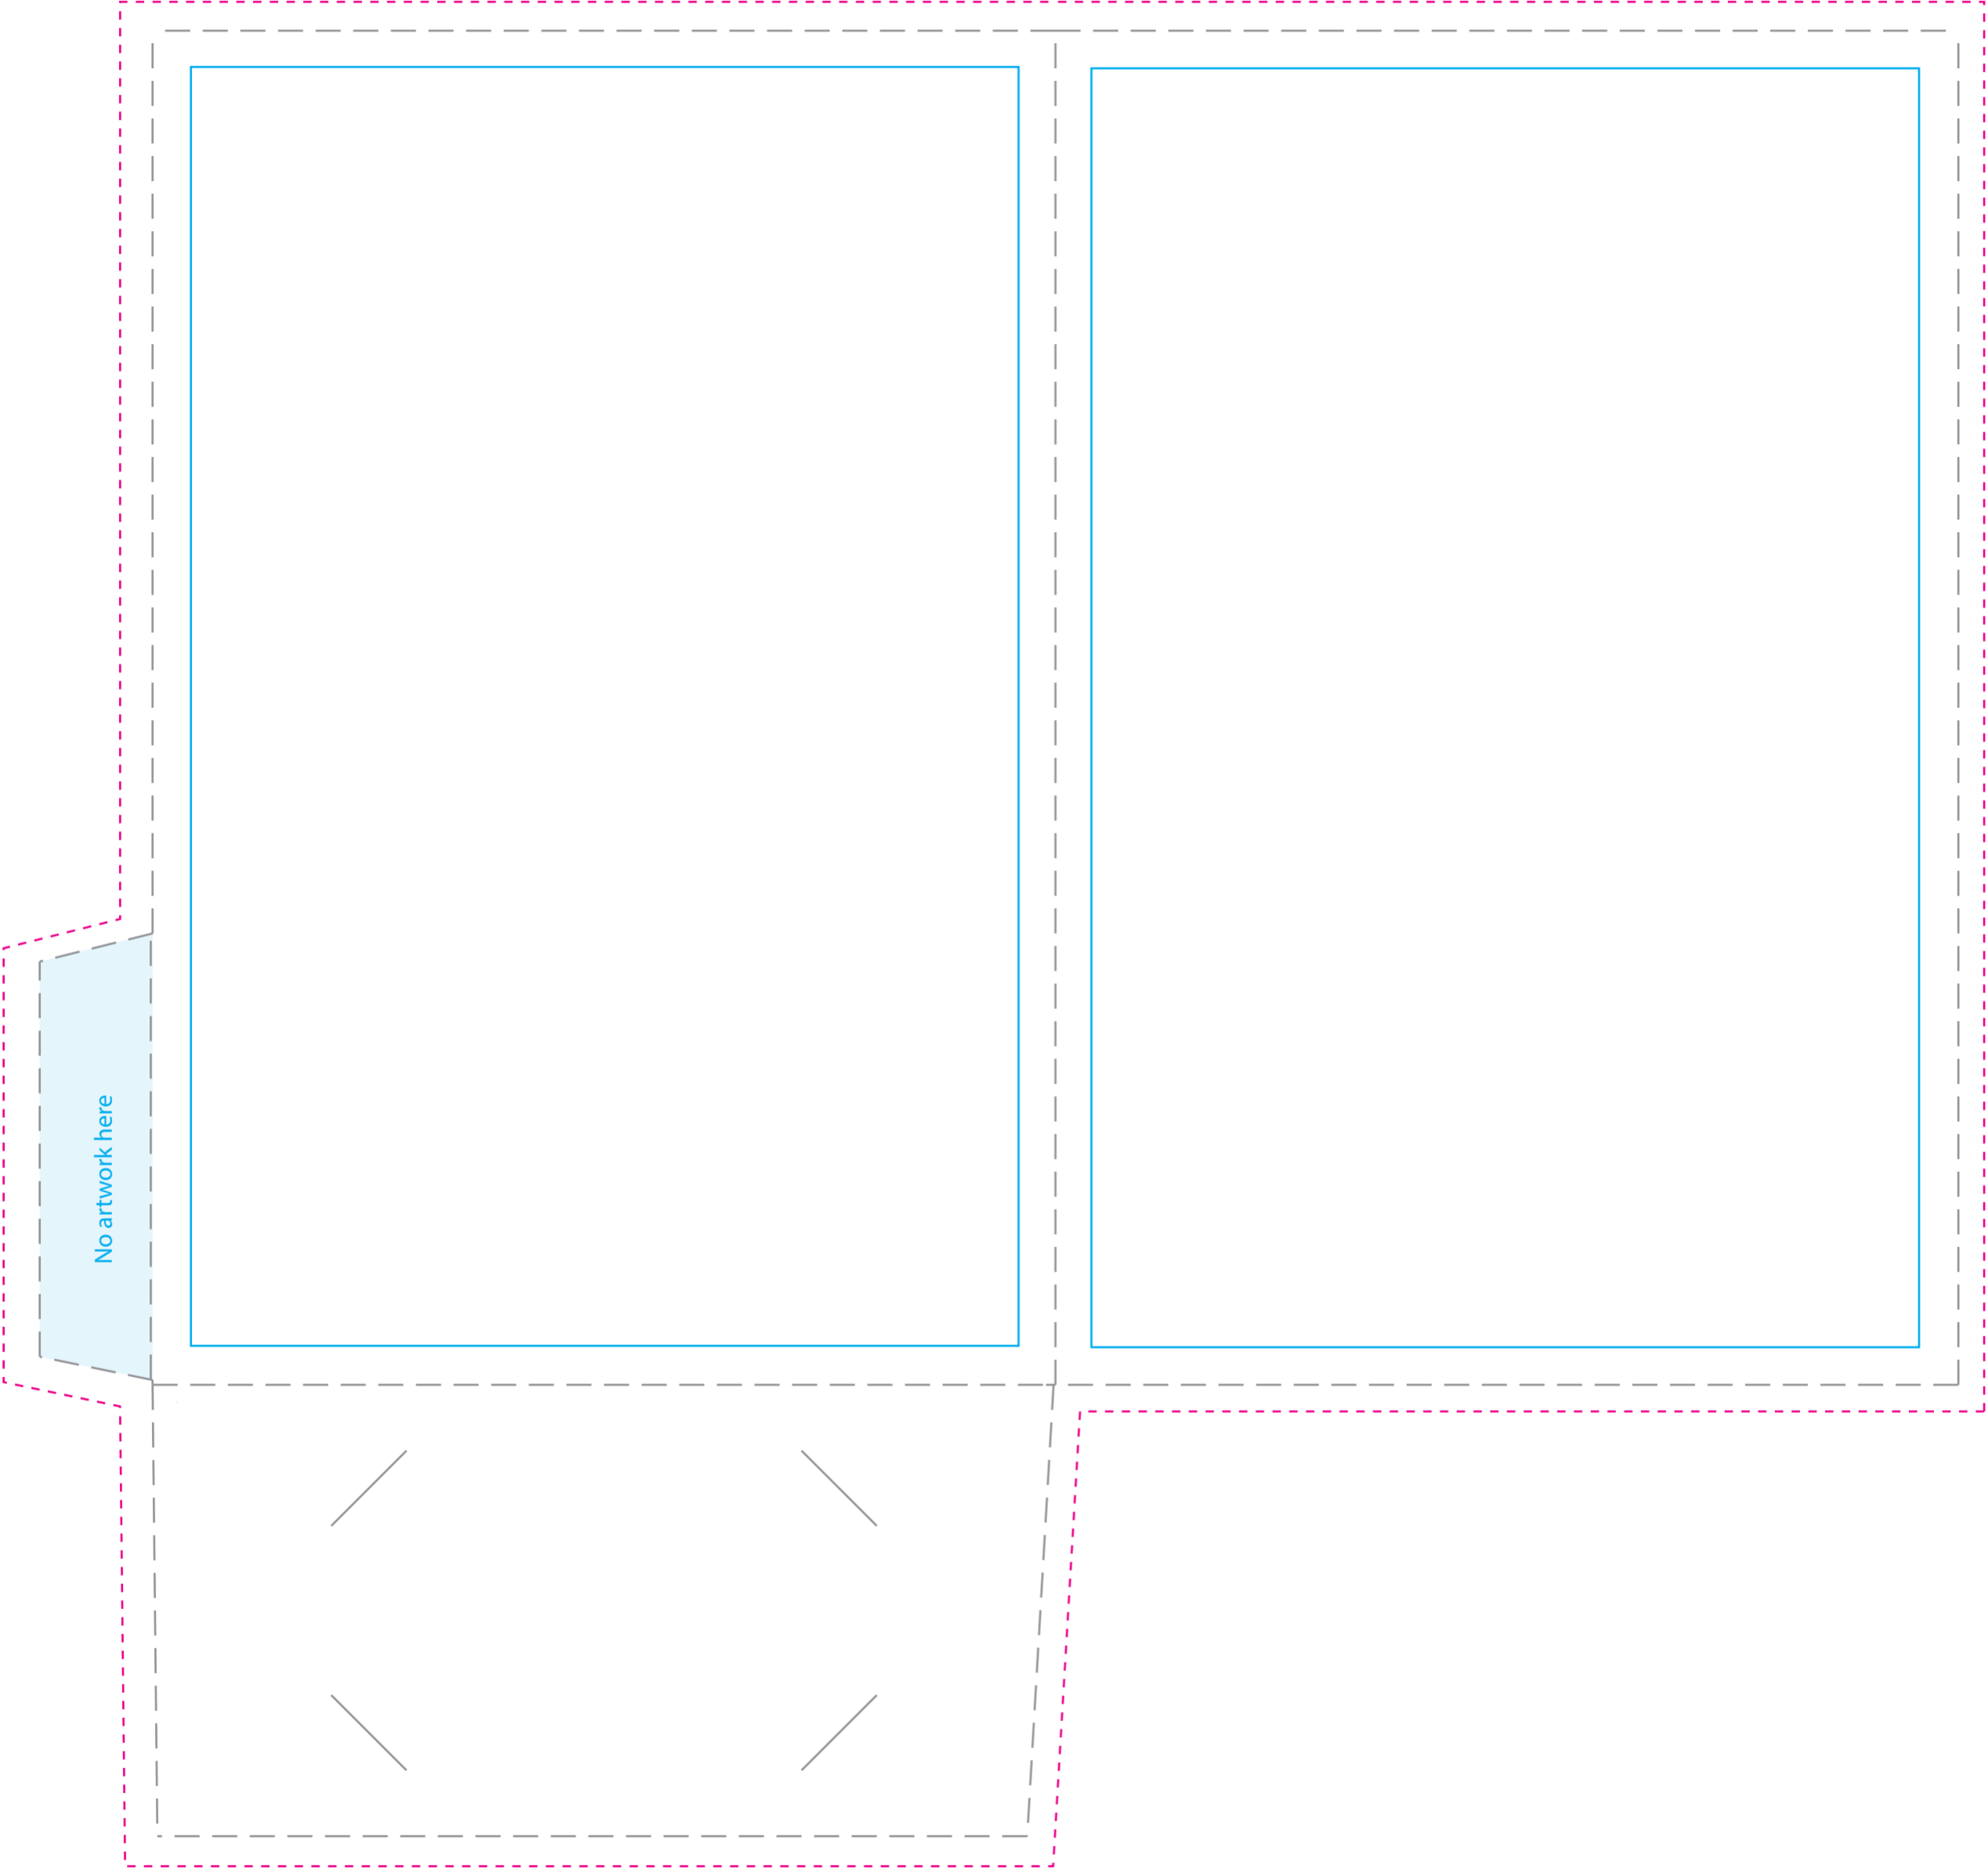

6" x 9" Right Pocket Folder Template

Closed Dimension: 6" x 9" (3" pockets)

- - - - - Bleed line - 0.125" from Edge
- - - - - Edge of folder
- _____ Text and Critical Elements Margin - 0.25" from Edge

Right Pocket